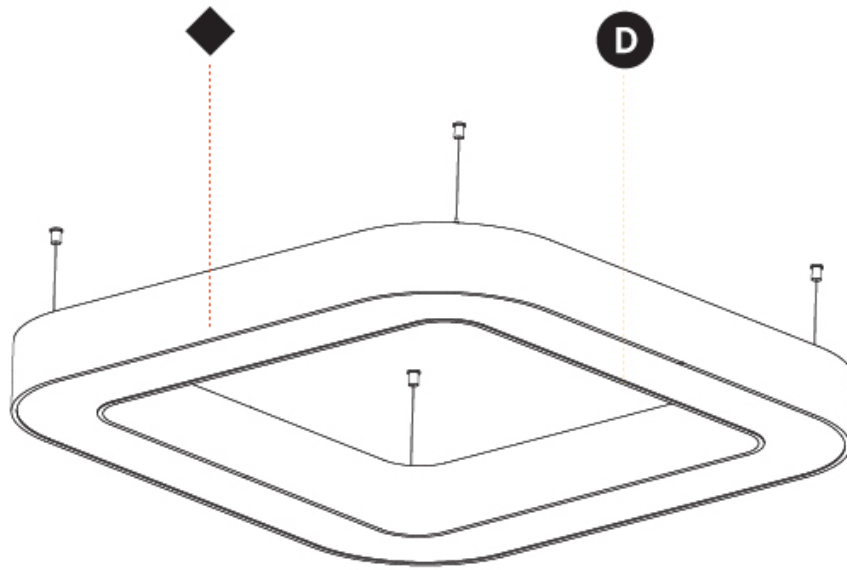

GLORIOUS QUANTUM SUSPENSION

A30213-

PROJECT	_____
TYPE	_____
SPECIFIER	_____
QUANTITY	_____
DATE	_____