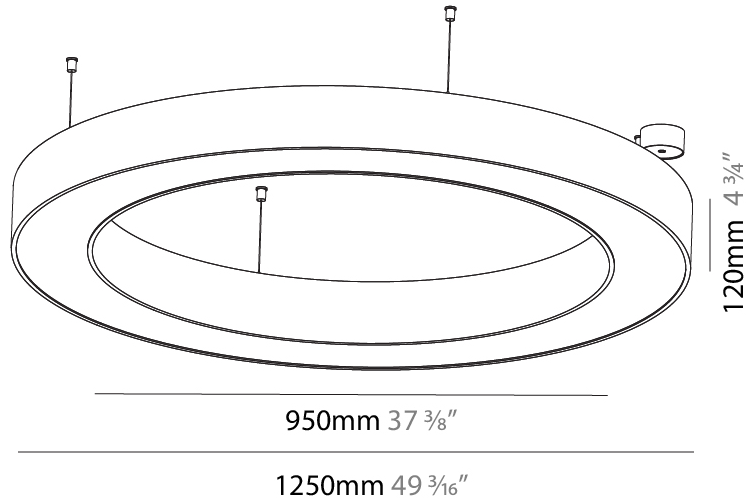

GENERAL

Series: Glorious
Subseries: Glorious
Brand: Prolight
Division: Architectural
Mounting Type: Suspension
Mounting Location: Ceiling
Subcategory: Ambient

PHYSICAL

Shape: Round
Diameter (mm): 1250
Diameter (in): 49 ⁷/₁₆
Height (mm): 120
Height (in): 4 ³/₄
Max. Overall Height (mm): 2120
Max. Overall Height (in): 83 ⁷/₁₆
Light Distribution: Direct
Weight (kg): 12.847
Weight (lbs): 28.26
Diffuser: [PMMA - Opal or Micro-Prism](#)
Fixture Finish: [SSR / BKV / CWI / CRY / HAB / UFT / ITA / RUA / FTG / MYG / LOD / PUS / FRO / FUP / KIA / POP / BLS / SPG / MEY / GOH / GUM / CHC / COM / ABZ / JAG / OBR / MOS / ROR](#)
Fixture Material: Aluminum

ELECTRICAL

Lamp Type: LED (Zhaga Standard)
Input Wattage (W): 60
Total Output Wattage (W): 48 / 38.4 (3500K)
Dimming: [Non-Dimming / Phase Dimming (120Vac only) / 0-10V Dimming](#)
Driver Included: Yes
Driver Location: Integrated
Driver Type: Constant Current
Driver Class: Class 2
Input Voltage (V): 120 - 277
Constant Current (MA): 350 / 1200 (3500K)

LED

Color Temperature (°K): [3000 / 3500 / 4000](#)
Max. Delivered Lumen (lm): 5540 / 5733 / 5850
CRI: >80 CRI
Efficiency (%): 0.65
Lamp Life (hrs): 50000

OPTICAL

RATINGS AND CERTIFICATIONS

Certified By: Certified for North American Standards
IP rating: IP20